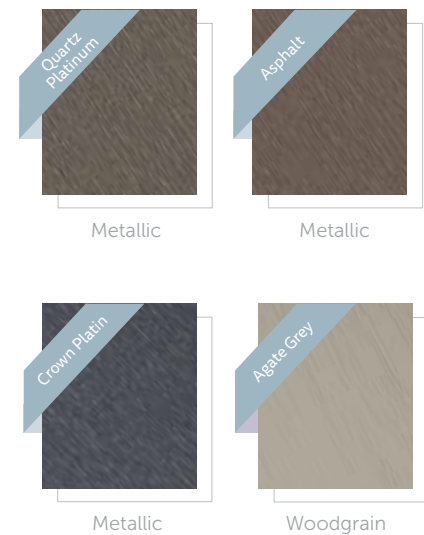

### Cool grey

We offer a range of Grey finishes so you can achieve a cool, contemporary look. See page 17 for the full range – which includes some premium metallic finishes.

**realistic**  
woodgrain finishes

When  
**white's  
not right**

## Standard Colour Range

## Architectural Range

Special order

Fashions change. That's why we offer a wide range of colours to suit most tastes. All colours are available with a white internal finish as standard. Colour both sides is an option. And for those looking for something special, there's the Architectural Range – a selection of subtle metallic and premium woodgrain finishes to provide an extra touch of class.